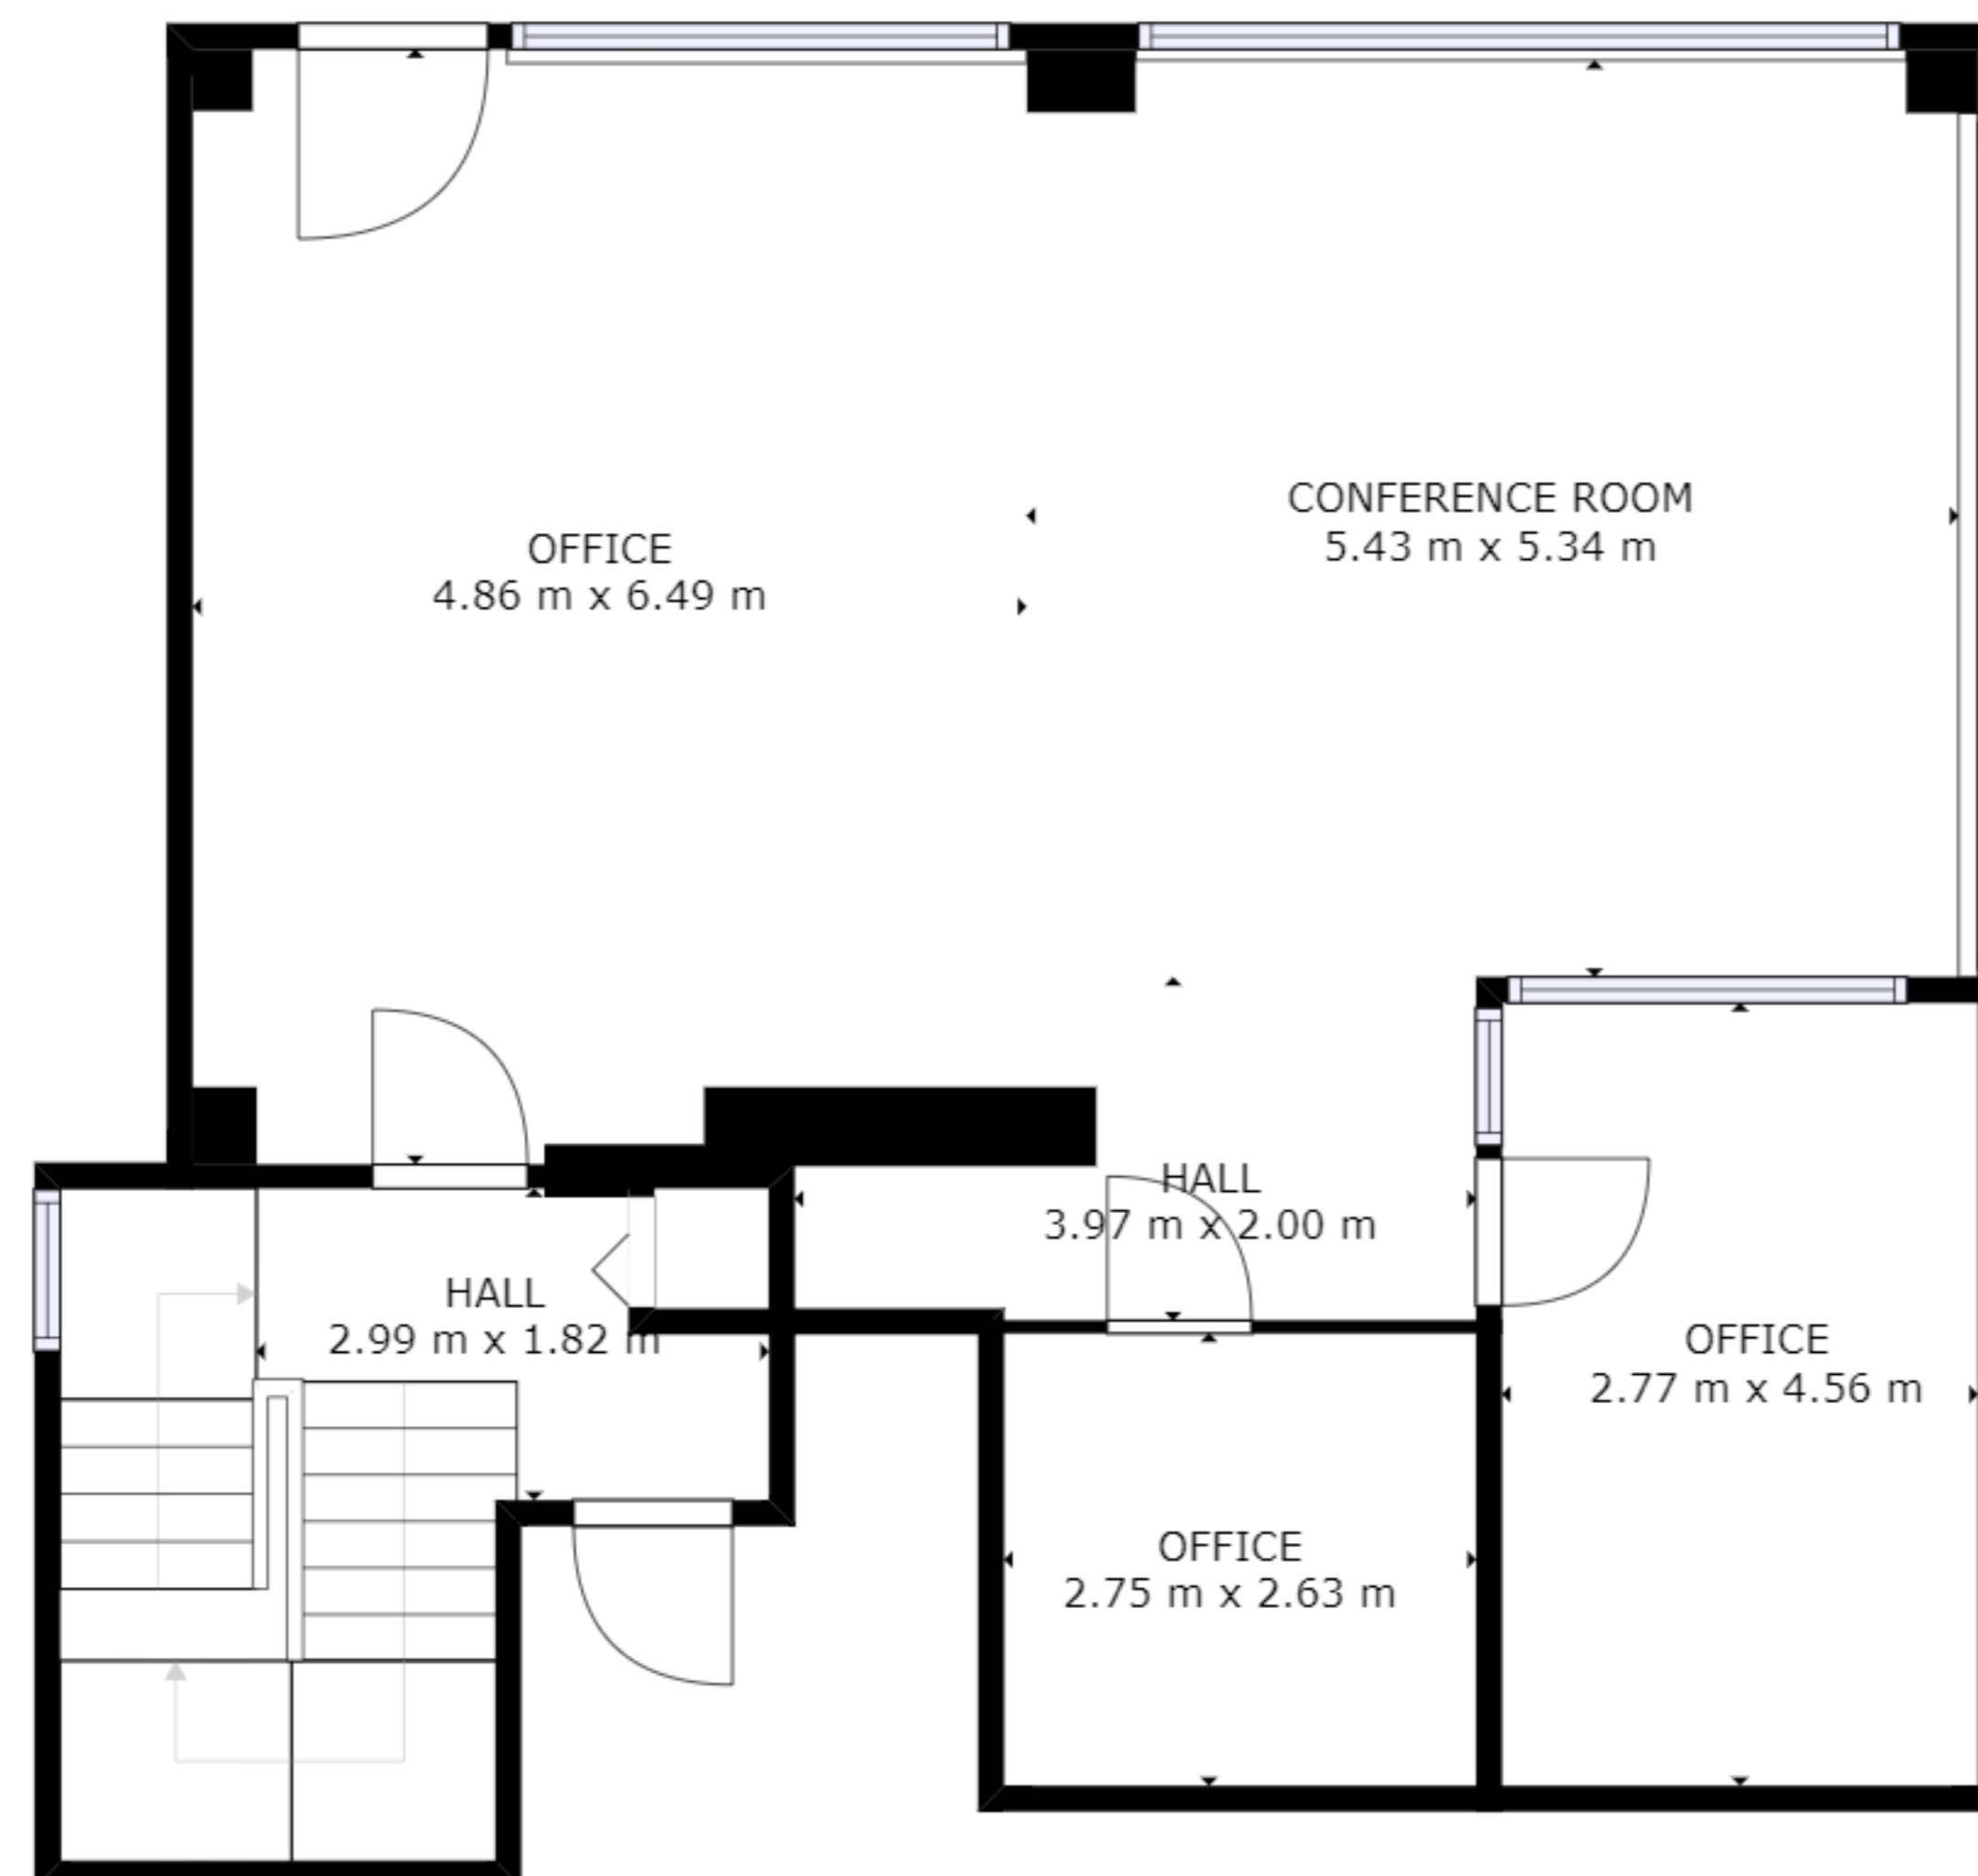

FLOOR 1

FLOOR 2

FLOOR 4

FLOOR 3

GROSS INTERNAL AREA
 FLOOR 1: 101 m², FLOOR 2: 100 m²
 FLOOR 3: 84 m², FLOOR 4: 89 m²
 TOTAL: 375 m²

SIZES AND DIMENSIONS ARE APPROXIMATE, ACTUAL MAY VARY.