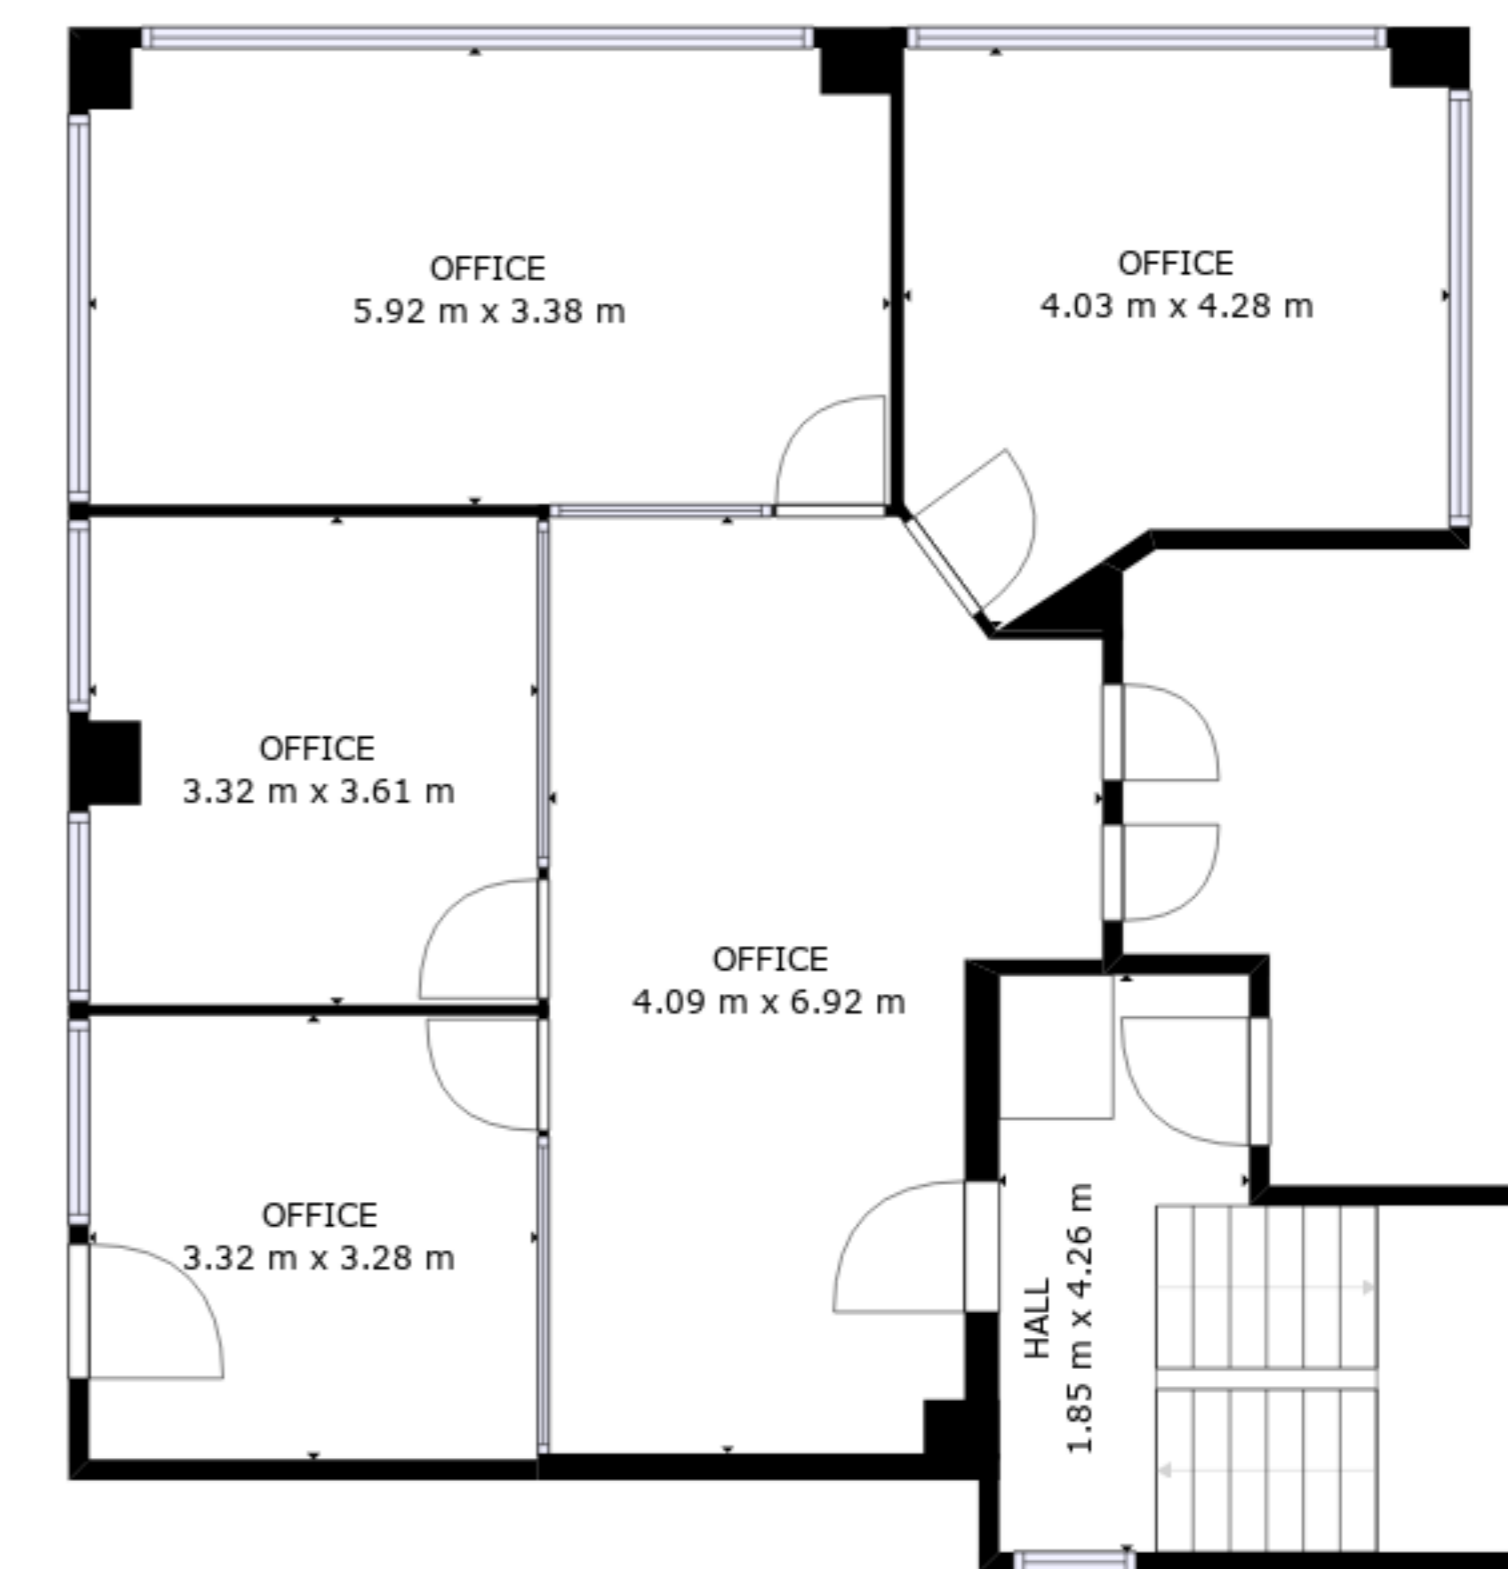

FLOOR 7

FLOOR 6

FLOOR 5

FLOOR 1

FLOOR 2

FLOOR 3

FLOOR 4

GROSS INTERNAL AREA
 FLOOR 1: 13 m², FLOOR 2: 13 m²
 FLOOR 3: 101 m², FLOOR 4: 98 m²
 FLOOR 5: 97 m², FLOOR 6: 102 m²
 FLOOR 7: 17 m², EXCLUDED AREAS:
 BALCONY: 215 m²
 TOTAL: 440 m²

SIZES AND DIMENSIONS ARE APPROXIMATE, ACTUAL MAY VARY.