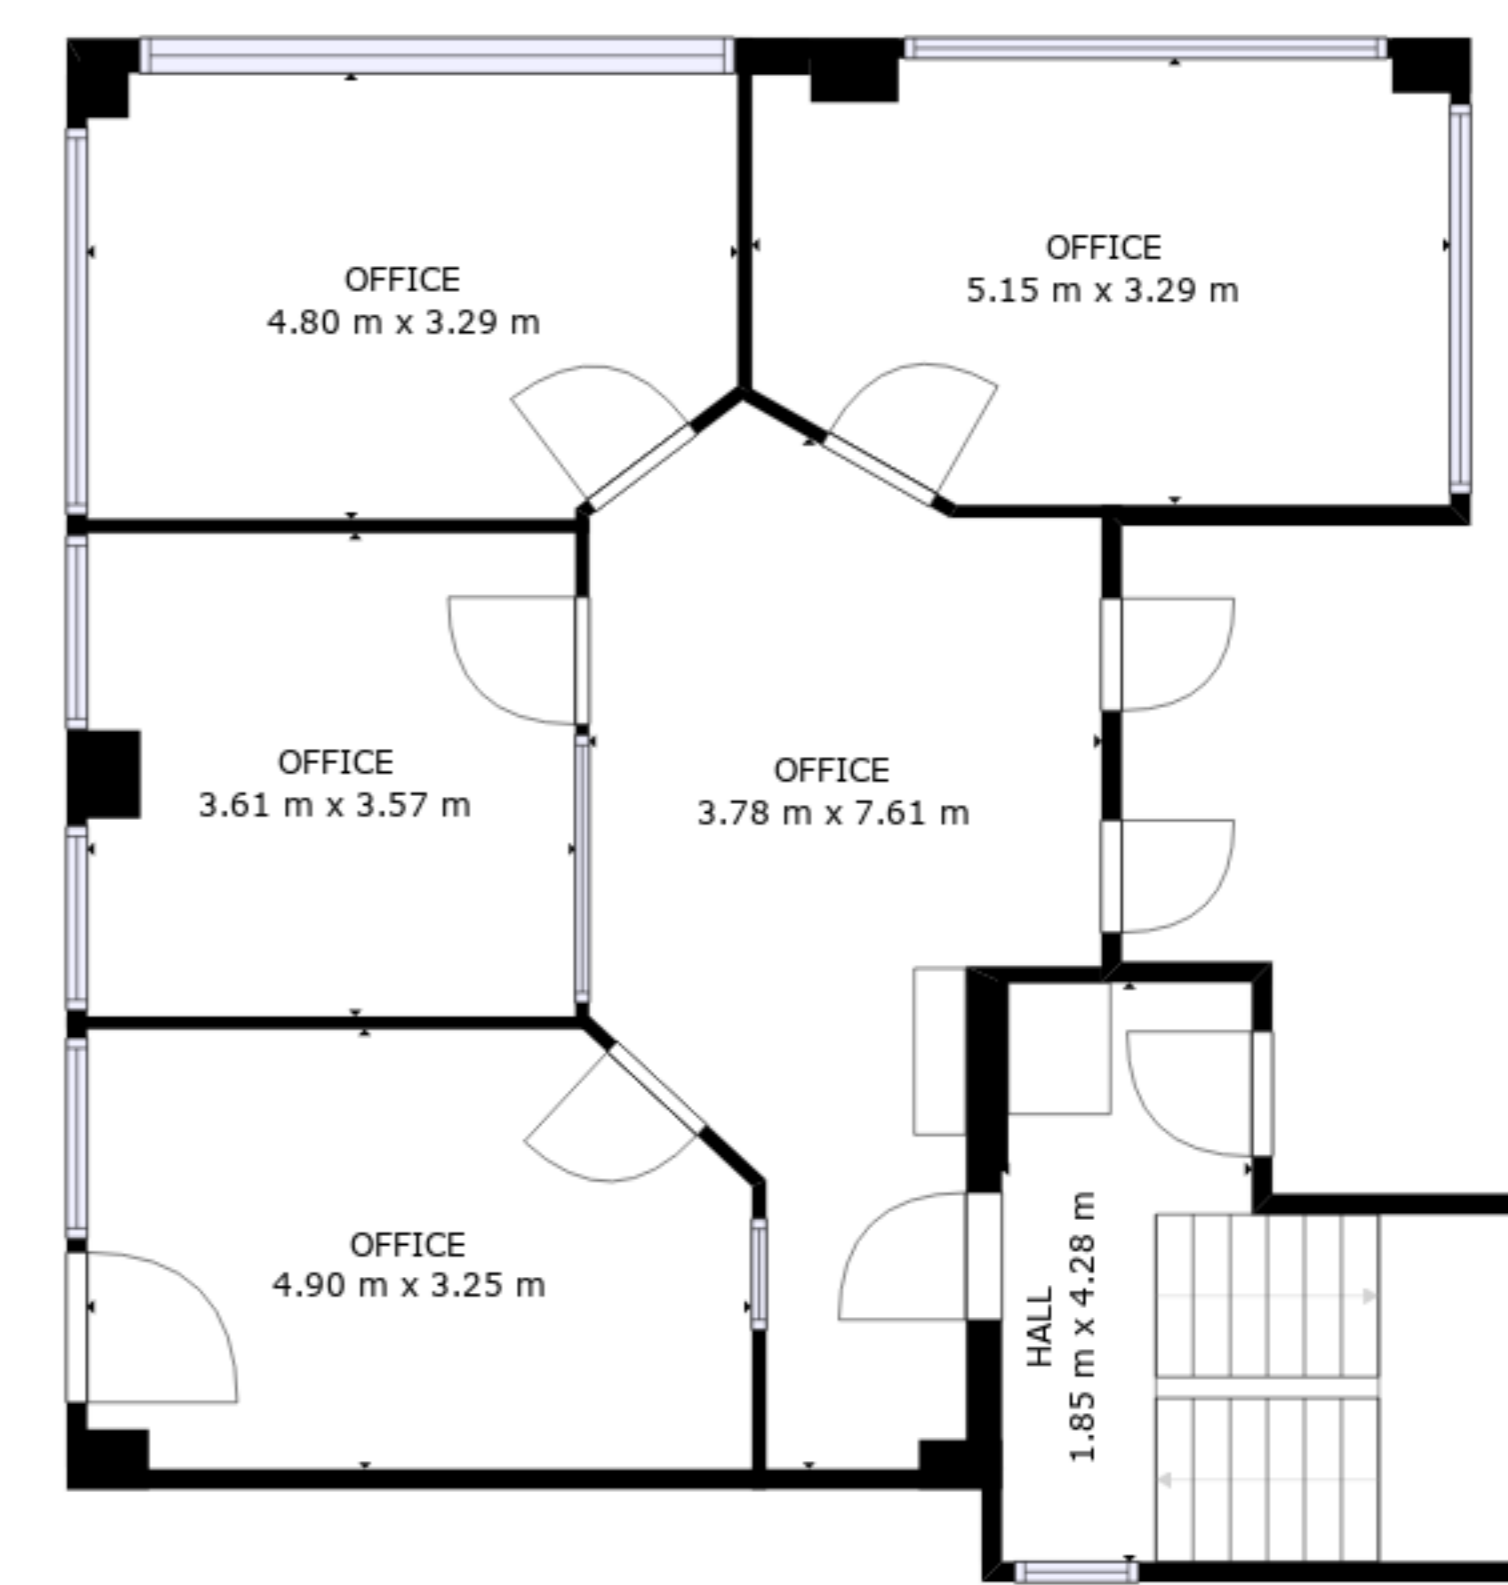

FLOOR 7

FLOOR 6

FLOOR 5

FLOOR 1

FLOOR 2

FLOOR 3

FLOOR 4

GROSS INTERNAL AREA
 FLOOR 1: 13 m², FLOOR 2: 13 m²
 FLOOR 3: 101 m², FLOOR 4: 98 m²
 FLOOR 5: 97 m², FLOOR 6: 102 m²
 FLOOR 7: 17 m², EXCLUDED AREAS:
 BALCONY: 215 m²
 TOTAL: 440 m²

SIZES AND DIMENSIONS ARE APPROXIMATE, ACTUAL MAY VARY.