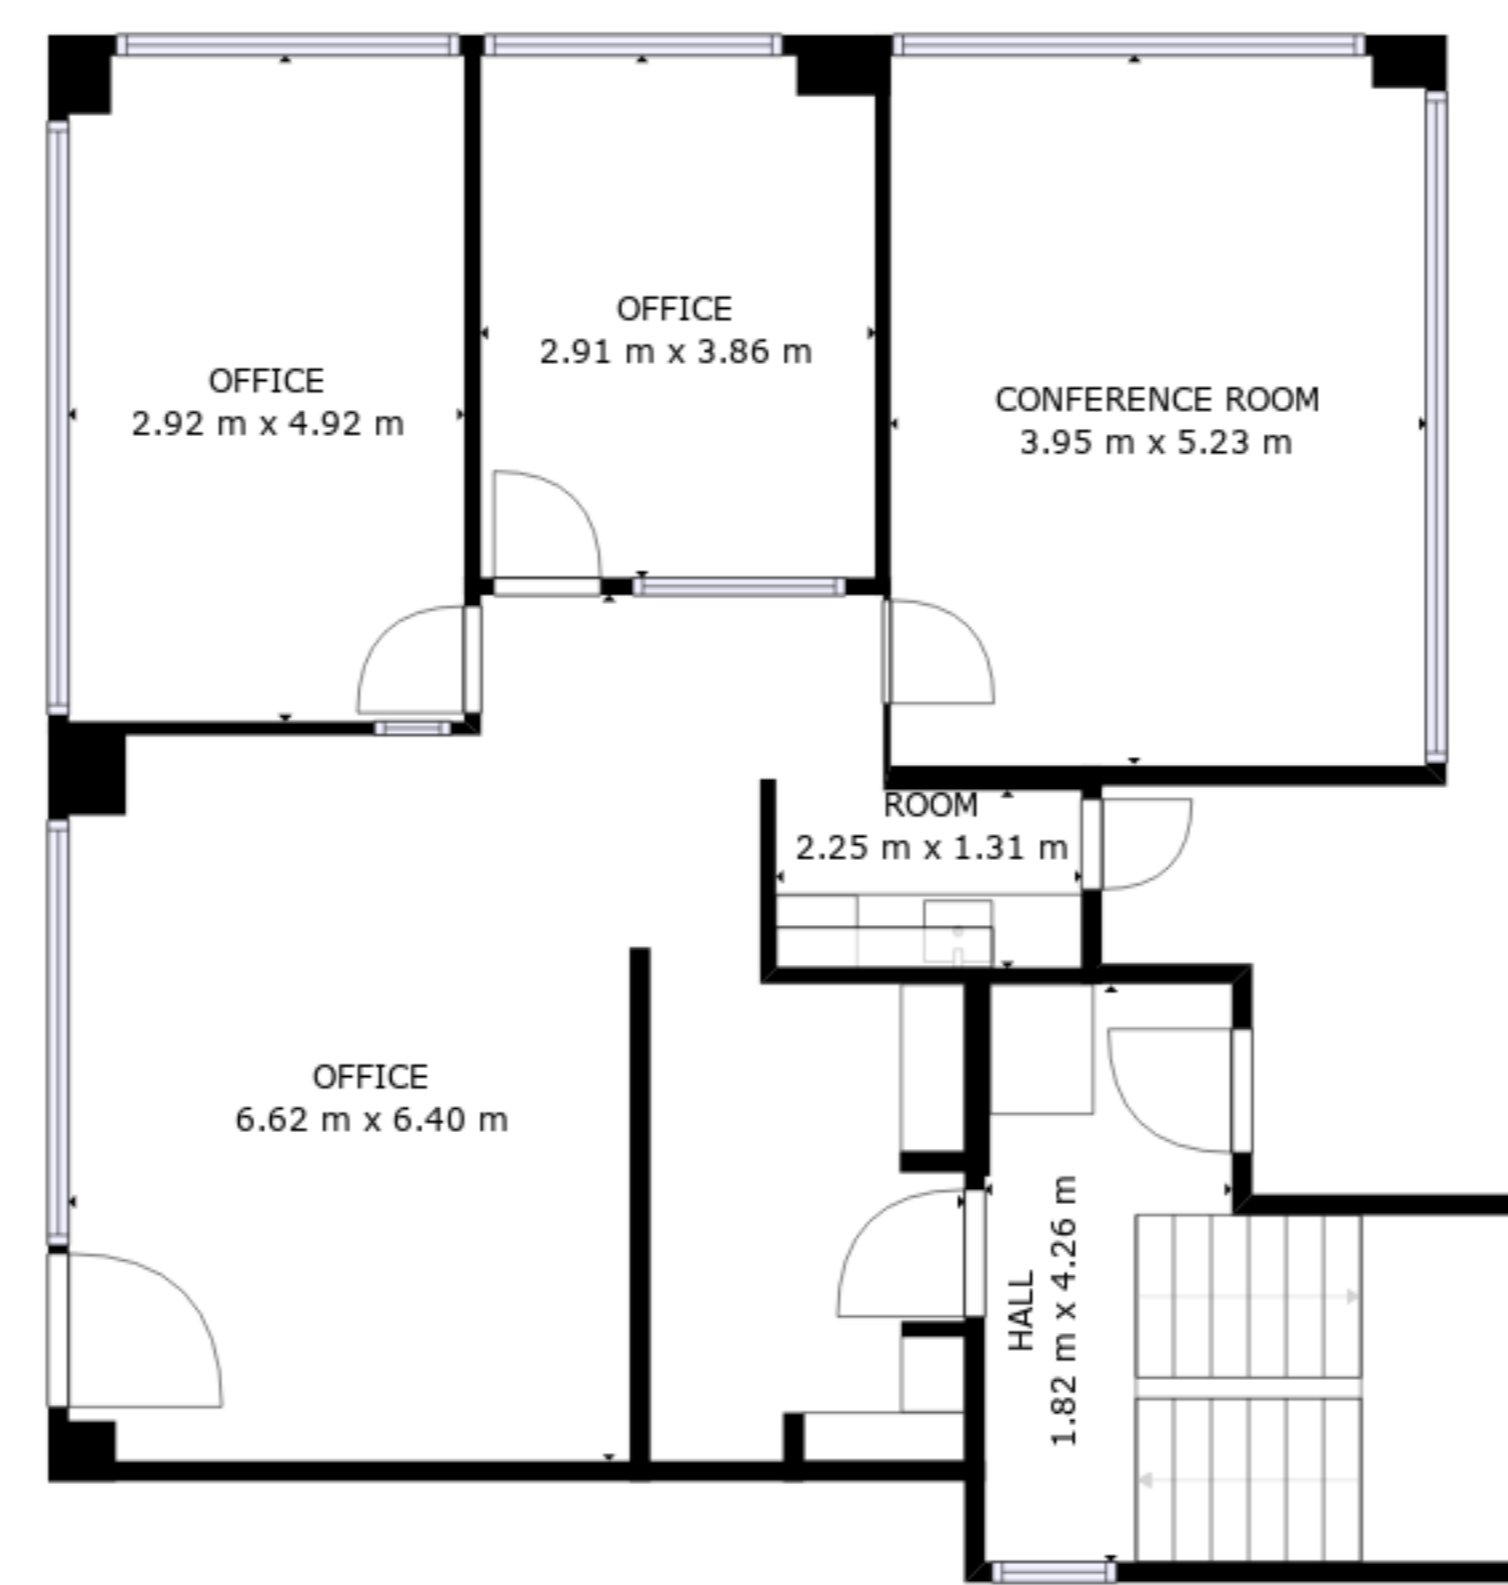

FLOOR 7

FLOOR 6

FLOOR 5

FLOOR 1

FLOOR 2

FLOOR 3

FLOOR 4

GROSS INTERNAL AREA
 FLOOR 1: 13 m², FLOOR 2: 13 m²
 FLOOR 3: 101 m², FLOOR 4: 98 m²
 FLOOR 5: 97 m², FLOOR 6: 102 m²
 FLOOR 7: 17 m², EXCLUDED AREAS:
 BALCONY: 215 m²
 TOTAL: 440 m²

SIZES AND DIMENSIONS ARE APPROXIMATE, ACTUAL MAY VARY.